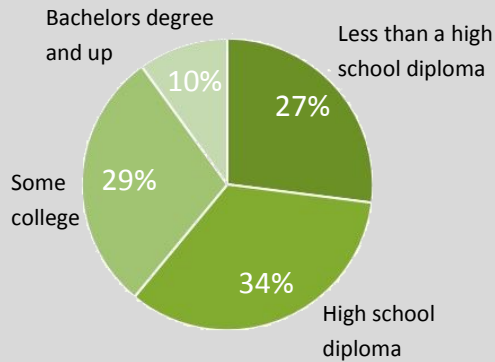

Quick Look: Turner County Turner County CLCP

Population: Adults 18+

Educational Attainment: Adults 18+

In 2017, a total of 35 Turner County residents earned their GED credential

Students Served

Since joining the CLCP program in 2012, Turner County CLCP has helped serve a total of

Jobs in Georgia

By 2024, 90% of the fastest growing jobs in Georgia will require at least a high school diploma or equivalent (such as the GED credential).

Sources: U.S. Census Bureau, 2011–2015 American Community Survey 5-Year Estimates; Georgia GED Testing Program; Georgia Department of Labor; Turner County CLCP Annual Reports.