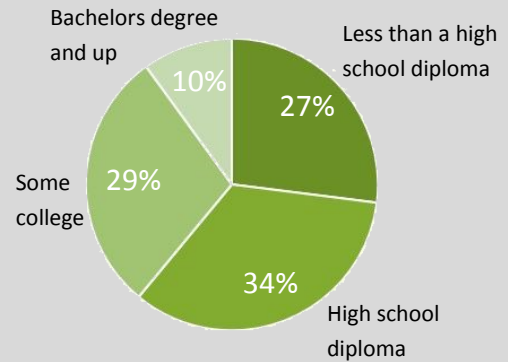

Quick Look: Turner County Turner County CLCP

Population: Adults 18+

Educational Attainment: Adults 18+

In 2017, a total of 35 Turner County residents earned their GED credential

Students Served

Since joining the CLCP program in 2012, Turner County CLCP has helped serve a total of

Jobs in Georgia

By 2024, 90% of the fastest growing jobs in Georgia will require at least a high school diploma or equivalent (such as the GED credential).

Sources: U.S. Census Bureau, 2011–2015 American Community Survey 5-Year Estimates; Georgia GED Testing Program; Georgia Department of Labor; Turner County CLCP Annual Reports.