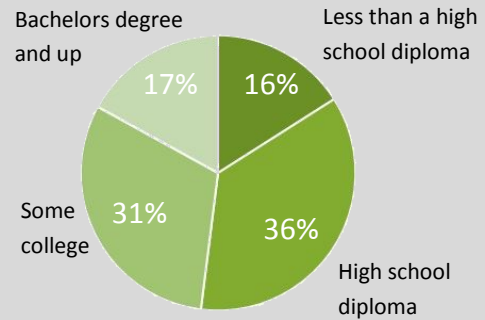

Quick Look: Troup County Troup County CLCP

Population: Adults 18+

Educational Attainment: Adults 18+

Since Troup County CLCP's establishment in 2002, the percentage of adults without a high school diploma has decreased from

GED Credentials Earned

In 2017, a total of 94 Troup County residents earned their GED credential

Jobs in Georgia

By 2024, 90% of the fastest growing jobs in Georgia will require at least a high school diploma or equivalent (such as the GED credential).

Population: Adults 18+

Educational Attainment: Adults 18+

Since Troup County CLCP's establishment in 2002, the percentage of adults without a high school diploma has decreased from

GED Credentials Earned