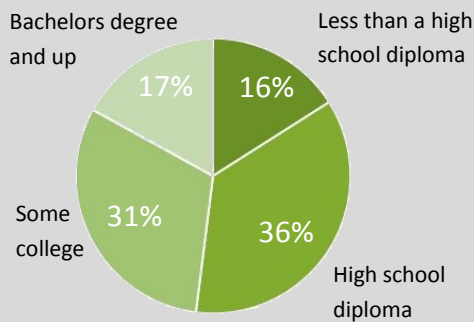

Quick Look: Troup County Troup County CLCP

Population: Adults 18+

Educational Attainment: Adults 18+

Since Troup County CLCP's establishment in 2002, the percentage of adults without a high school diploma has decreased from

GED Credentials Earned

In 2017, a total of 94 Troup County residents earned their GED credential

Jobs in Georgia

By 2024, 90% of the fastest growing jobs in Georgia will require at least a high school diploma or equivalent (such as the GED credential).