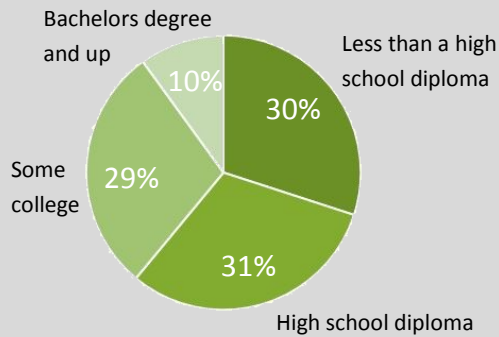

Quick Look: Terrell County

Reading Here is Number One (RHINO)

Population: Adults 18+

Educational Attainment: Adults 18+

Since RHINO's establishment in 2000, the percentage of adults without a high school diploma has decreased from

37% to 30%

GED Credentials Earned

In 2017, a total of 3 Terrell County residents earned their GED credential

Jobs in Georgia

By 2024, 90% of the fastest growing jobs in Georgia will require at least a high school diploma or equivalent (such as the GED credential).