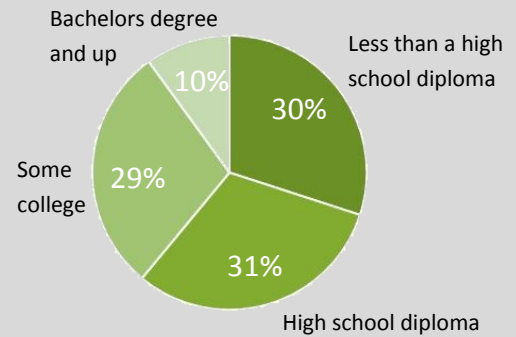

37% to 30%

GED Credentials Earned

In 2017, a total of 3 Terrell County residents earned their GED credential

Jobs in Georgia

By 2024, 90% of the fastest growing jobs in Georgia will require at least a high school diploma or equivalent (such as the GED credential).

Sources: U.S. Census Bureau, 2011–2015 American Community Survey 5-Year Estimates; 2000 U.S. Census; Georgia GED Testing Program; Georgia Department of Labor; Terrell County RHINO Annual Reports.

Quick Look: Terrell County

Reading Here is Number One (RHINO)

Population: Adults 18+

Educational Attainment: Adults 18+

Since RHINO's establishment in 2000, the percentage of adults without a high school diploma has decreased from