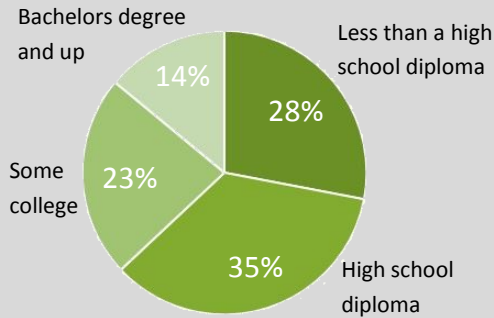

Quick Look: Randolph County Randolph READS CLCP

Population: Adults 18+

Educational Attainment: Adults 18+

Since the establishment of Randolph READS in 2003, the percentage of adults without a high school diploma has decreased from

37% to 28%

GED Credentials Earned

In 2017, a total of 5 Randolph County residents earned their GED credential

Jobs in Georgia

By 2024, 90% of the fastest growing jobs in Georgia will require at least a high school diploma or equivalent (such as the GED credential).