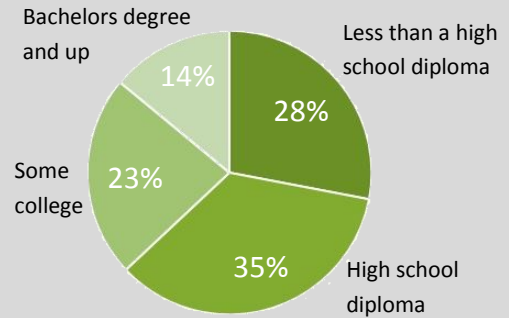

Quick Look: Randolph County Randolph READS CLCP

Population: Adults 18+

Educational Attainment: Adults 18+

Since the establishment of Randolph READS in 2003, the percentage of adults without a high school diploma has decreased from

37% to 28%

GED Credentials Earned

In 2017, a total of 5 Randolph County residents earned their GED credential

Jobs in Georgia

By 2024, 90% of the fastest growing jobs in Georgia will require at least a high school diploma or equivalent (such as the GED credential).

Sources: U.S. Census Bureau, 2011–2015 American Community Survey 5-Year Estimates; 2000 U.S. Census; Georgia GED Testing Program; Georgia Department of Labor; Randolph READS CLCP Annual Reports.