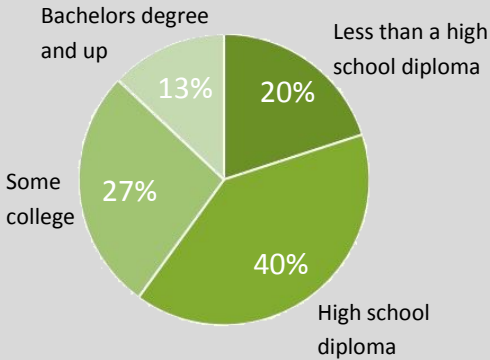

## Quick Look: Pierce County

Pierce County CLCP

Population: Adults 18+

Educational Attainment: Adults 18+

In 2017, a total of 19 Pierce County residents earned their GED credential

### Students Served

Since its establishment in 2013, Pierce County CLCP has helped serve a total of