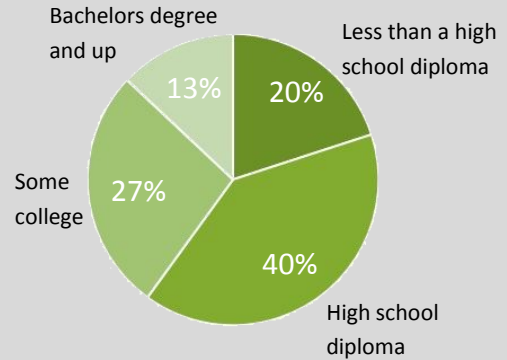

## Quick Look: Pierce County

Pierce County CLCP

Population: Adults 18+

Educational Attainment: Adults 18+

In 2017, a total of 19 Pierce County residents earned their GED credential

### Students Served

Since its establishment in 2013, Pierce County CLCP has helped serve a total of

### Jobs in Georgia

By 2024, 90% of the fastest growing jobs in Georgia will require at least a high school diploma or equivalent (such as the GED credential).

Sources: U.S. Census Bureau, 2011–2015 American Community Survey 5-Year Estimates; Georgia GED Testing Program; Georgia Department of Labor; Pierce County CLCP Annual Reports.