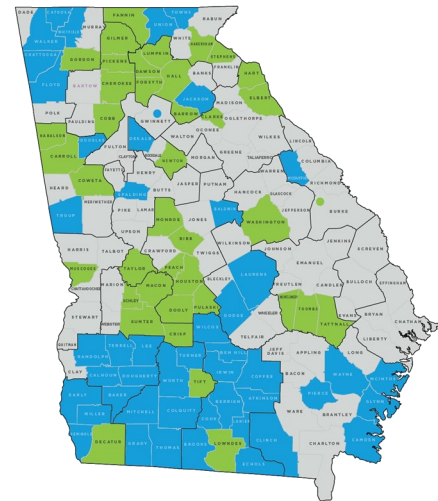

Building an Educated Workforce in Pickens County

2017 Impact Report: Pickens County CLCP

2017 Programs and Services:

Investing in current and future students

Student Transportation Support
Adult Education Materials
Provided 1 Computer and 1 Copy Machine
GED Scholarships
Tutoring Services and Development

20
software
programs
purchased

$4,250
in funding

Looking
Ahead

New Services for FY 2018:

Edmentum/Plato Online Classes

2017 Tutors:

Engaging the community

5
Tutors gave
500
hours

2017 Partners:

Building a network of support

Appalachian Judicial Courts
Chattahoochee Technical College
FERST Family Literacy
Pickens County Chamber of Commerce
Pickens County Government
Pickens County Schools
Pickens Family Connections

A Member of the Certified Literate Community Program

Pickens County CLCP is a member of the Certified Literate Community Program (CLCP). This network of 87 counties across Georgia engages local solutions for local communities in the effort to increase Adult and Family Literacy state-wide.

Certified Literate Communities
39 Counties / 1 City

Certified Literate Community Participants
48 Counties / 1 City

To learn more, visit www.CLCPga.org