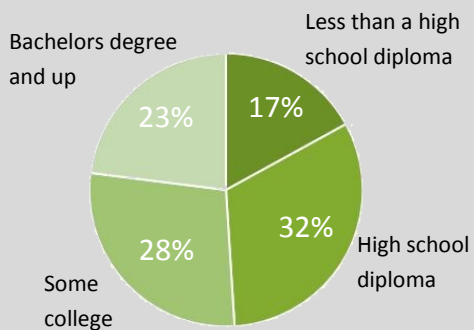

Building an Educated Workforce in Pickens County

2017 Impact Report: Pickens County CLCP

Quick Look: Pickens County

Population: Adults 18+

Educational Attainment: Adults 18+

Since the establishment of Pickens County CLCP in 1997, the percentage of adults without a high school diploma has decreased from

31% to **17%**

GED Credentials Earned

In 2017, a total of 26 Pickens County residents earned their GED credential

Jobs in Georgia

By 2024, 90% of the fastest growing jobs in Georgia will require at least a high school diploma or equivalent (such as the GED credential).