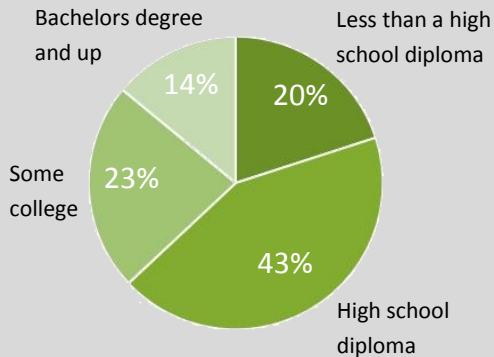

Supporting Education in Laurens County

2017 Impact Report: Communities in Schools of Laurens County, Inc. / Laurens County CLCP

Quick Look: Laurens County

Population: Adults 18+

Educational Attainment: Adults 18+

Since Laurens County joined CLCP in 1993, the percentage of adults without a high school diploma has decreased from

39% to 20%

Students Served

Since its establishment, Laurens County CLCP has served a total of

5,914 students

Jobs in Georgia

By 2024, 90% of the fastest growing jobs in Georgia will require at least a high school diploma or equivalent (such as the GED credential).

Sources: U.S. Census Bureau, 2011–2015 American Community Survey 5-Year Estimates; 1990 U.S. Census; Georgia Department of Labor; Laurens County CLCP Annual Report, 2017.