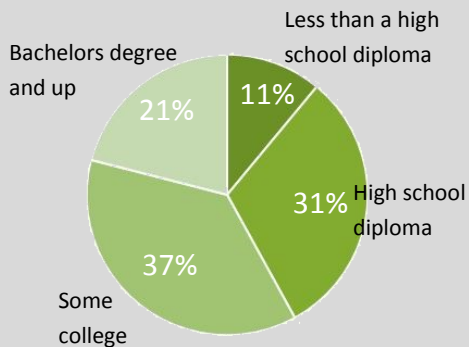

Quick Look: Houston County

Houston County Joint Certified Literate Community Program (CLCP)

Population: Adults 18+

Educational Attainment: Adults 18+

Since Houston County Joint CLCP's establishment in 1998, the percentage of adults without a high school diploma has decreased from

17% to 11%

GED Credentials Earned

In 2017, a total of 121 Houston County residents earned their GED credential

Jobs in Georgia

By 2024, 90% of the fastest growing jobs in Georgia will require at least a high school diploma or equivalent (such as the GED credential).