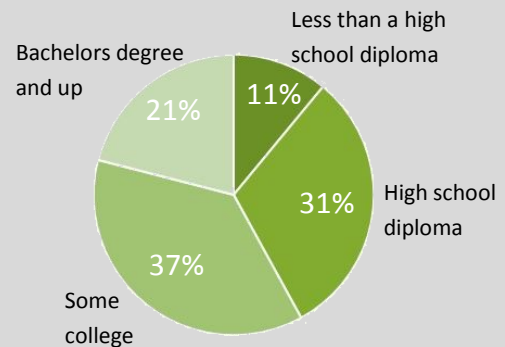

17% to 11%

GED Credentials Earned

In 2017, a total of 121 Houston County residents earned their GED credential

Jobs in Georgia

By 2024, 90% of the fastest growing jobs in Georgia will require at least a high school diploma or equivalent (such as the GED credential).

Sources: U.S. Census Bureau, 2011–2015 American Community Survey 5-Year Estimates; 2000 U.S. Census; Georgia GED Testing Program; Georgia Department of Labor; Houston County Joint CLCP Annual Reports.

Quick Look: Houston County

Houston County Joint Certified Literate Community Program (CLCP)

Population: Adults 18+

Educational Attainment: Adults 18+

Since Houston County Joint CLCP's establishment in 1998, the percentage of adults without a high school diploma has decreased from