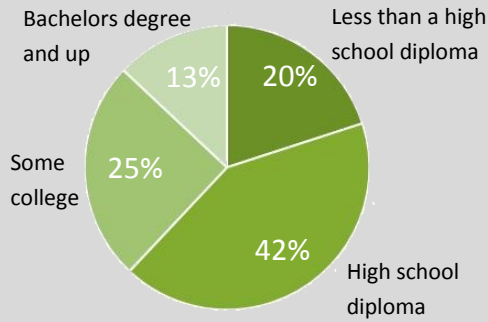

Quick Look: Dodge County Dodge County CLCP

Population: Adults 18+

Educational Attainment: Adults 18+

Since Dodge County CLCP's establishment in 1995, the percentage of adults without a high school diploma has decreased from

GED Credentials Earned

In 2017, a total of 104 Dodge County residents earned their GED credential

Jobs in Georgia

By 2024, 90% of the fastest growing jobs in Georgia will require at least a high school diploma or equivalent (such as the GED credential).

Population: Adults 18+

Educational Attainment: Adults 18+

Since Dodge County CLCP's establishment in 1995, the percentage of adults without a high school diploma has decreased from

GED Credentials Earned