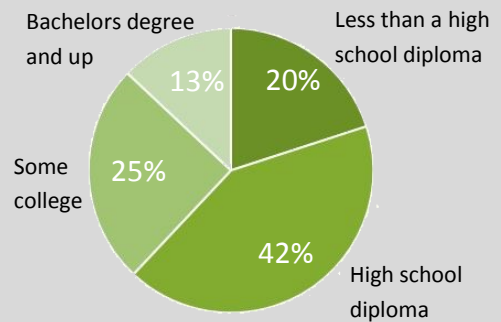

Quick Look: Dodge County Dodge County CLCP

Population: Adults 18+

Educational Attainment: Adults 18+

Since Dodge County CLCP's establishment in 1995, the percentage of adults without a high school diploma has decreased from

GED Credentials Earned

In 2017, a total of 104 Dodge County residents earned their GED credential

Jobs in Georgia

By 2024, 90% of the fastest growing jobs in Georgia will require at least a high school diploma or equivalent (such as the GED credential).

Population: Adults 18+

Educational Attainment: Adults 18+

Since Dodge County CLCP's establishment in 1995, the percentage of adults without a high school diploma has decreased from

GED Credentials Earned