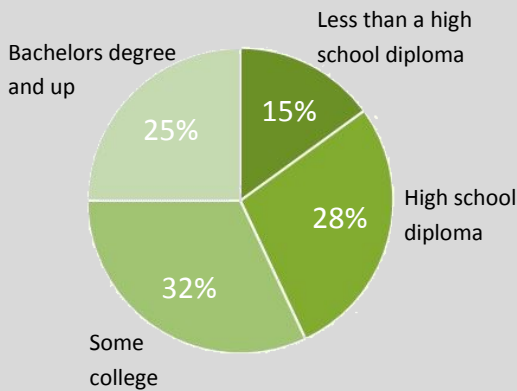

Quick Look: Dawson County

Population: Adults 18+

Educational Attainment: Adults 18+

GED Credentials Earned

In 2017, a total of 26 Dawson County residents earned their GED credential

Jobs in Georgia

By 2024, 90% of the fastest growing jobs in Georgia will require at least a high school diploma or equivalent (such as the GED credential).

Sources: U.S. Census Bureau, 2011–2015 American Community Survey 5-Year Estimates; Georgia GED Testing Program; Georgia Department of Labor.

Quick Look: Dawson County

Population: Adults 18+

Educational Attainment: Adults 18+

GED Credentials Earned

In 2017, a total of 26 Dawson County residents earned their GED credential

Jobs in Georgia

By 2024, 90% of the fastest growing jobs in Georgia will require at least a high school diploma or equivalent (such as the GED credential).