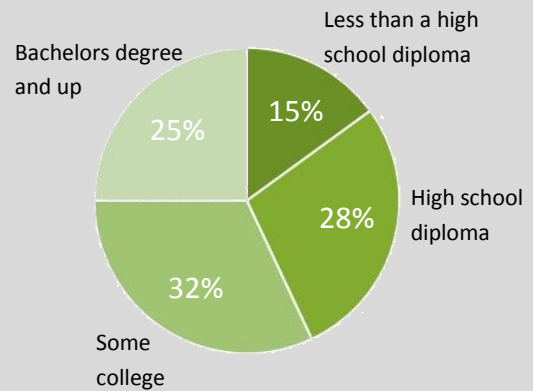

Quick Look: Dawson County

Population: Adults 18+

Educational Attainment: Adults 18+

GED Credentials Earned

In 2017, a total of 26 Dawson County residents earned their GED credential

Jobs in Georgia

By 2024, 90% of the fastest growing jobs in Georgia will require at least a high school diploma or equivalent (such as the GED credential).

Sources: U.S. Census Bureau, 2011–2015 American Community Survey 5-Year Estimates; Georgia GED Testing Program; Georgia Department of Labor.

Quick Look: Dawson County

Population: Adults 18+

Educational Attainment: Adults 18+

GED Credentials Earned

In 2017, a total of 26 Dawson County residents earned their GED credential

Jobs in Georgia

By 2024, 90% of the fastest growing jobs in Georgia will require at least a high school diploma or equivalent (such as the GED credential).