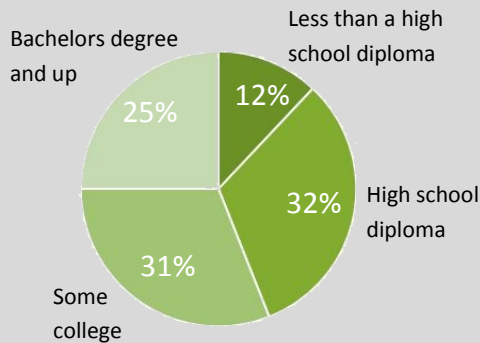

Quick Look: Coweta County

Certified Literate is Coweta's Key (CLICK)

Population: Adults 18+

Educational Attainment: Adults 18+

Since CLICK's establishment in 1998, the percentage of adults without a high school diploma has decreased from

23% to 12%

GED Credentials Earned

In 2017, a total of 133 Coweta County residents earned their GED credential

Jobs in Georgia

By 2024, 90% of the fastest growing jobs in Georgia will require at least a high school diploma or equivalent (such as the GED credential).