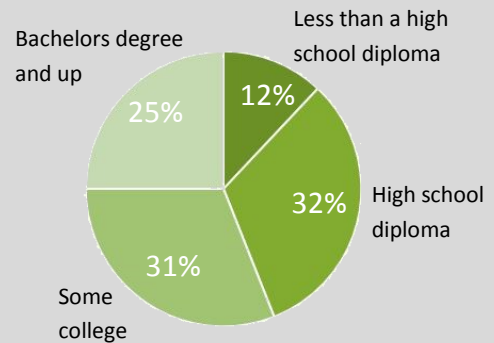

23% to 12%

GED Credentials Earned

In 2017, a total of 133 Coweta County residents earned their GED credential

Jobs in Georgia

By 2024, 90% of the fastest growing jobs in Georgia will require at least a high school diploma or equivalent (such as the GED credential).

Sources: U.S. Census Bureau, 2011–2015 American Community Survey 5-Year Estimates; 2000 U.S. Census; Georgia GED Testing Program; Georgia Department of Labor.

Quick Look: Coweta County

Certified Literate is Coweta's Key (CLICK)

Population: Adults 18+

Educational Attainment: Adults 18+

Since CLICK's establishment in 1998, the percentage of adults without a high school diploma has decreased from

23% to 12%

GED Credentials Earned

In 2017, a total of 133 Coweta County residents earned their GED credential