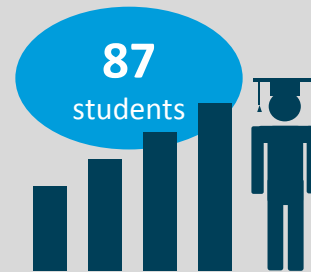

Quick Look: Clinch County *Clinch County CLCP*

Population: Adults 18+

Educational Attainment: Adults 18+

Students Served

Since its establishment in 2014, Clinch County CLCP has served a total of

Jobs in Georgia